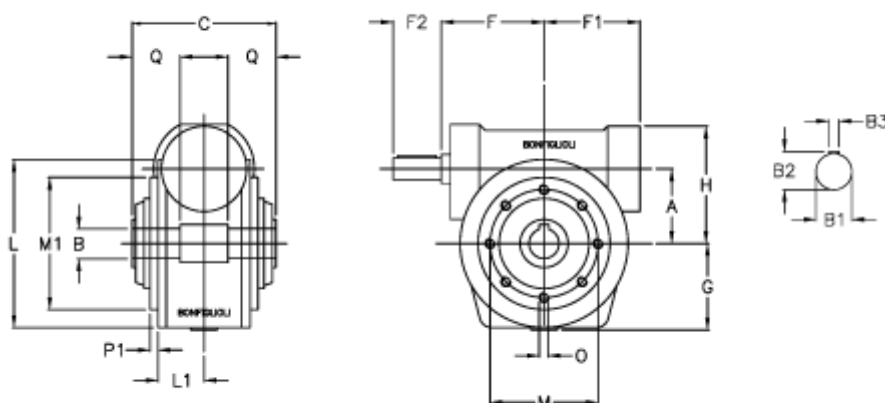

Article number: 3901130046700

Description: Worm gear with solid input shaft
VF 130P-46-HS

Measures

a	= 130.0	F1 = 154	O = 16
B	= 45	F2 = 60	P1 = 4.0
B1	= 30	g = 195	Q = 52.5
B2	= 33.0	H = 195	
B3	= 8	L = 310.0	
C	= 165	L1 = 245.0	
Description	= VF 130P-xx-HS	m = 215	
F	= 160.0	M1 = 191	